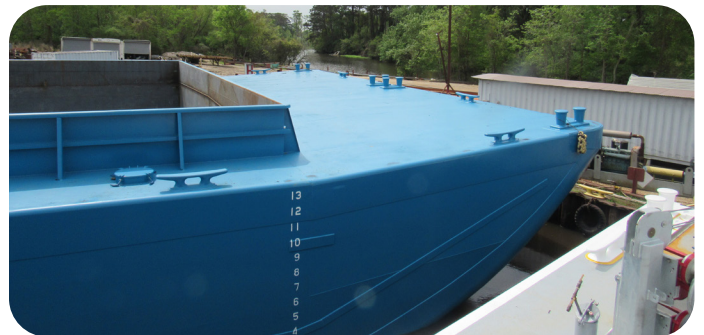

## 70' WIDE CONTAINER BARGE

**Arcosa Marine Products, Inc.**  
Manufactured to Move You Forward

**ARCOSA**  
MARINE

One Barge - 200' x 70' x 14'  
Can Carry 112 – 40' Containers OR 224 – 20' Containers (TEU)

### Specifications:

- One Barge can carry 112 40' Containers
- Capacity Gain of 40 additional 40' Containers than two traditional 35' container barges
- 224 TEU Capacity Barge