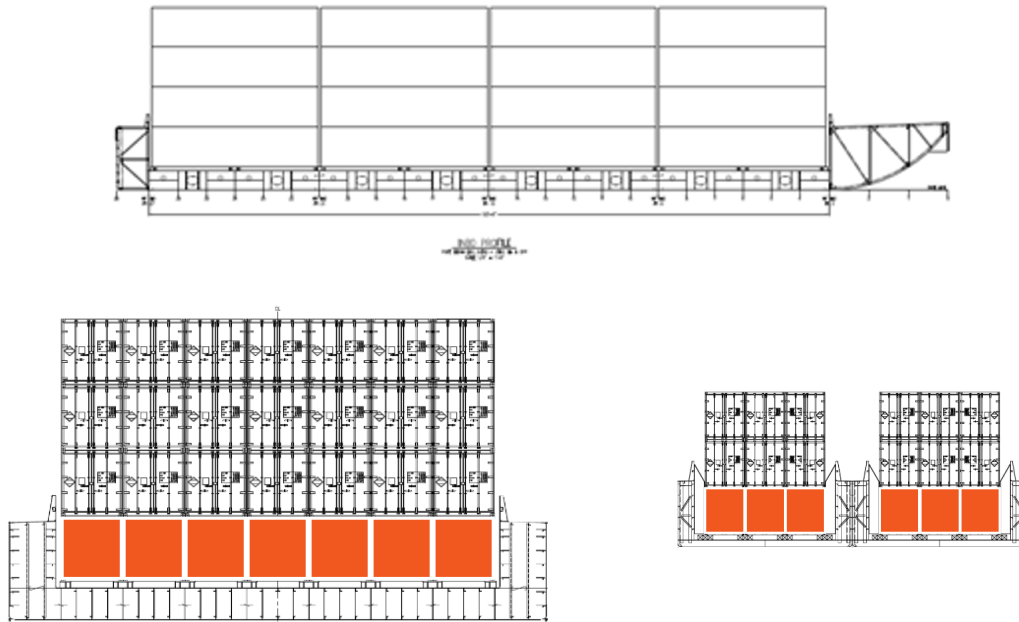

## 70' WIDE CONTAINER BARGE

**Arcosa Marine Products, Inc.**  
Manufactured to Move You Forward

**ARCOSA**  
MARINE

One Barge - 200' x 70' x 14'  
Can Carry 112 – 40' Containers OR 224 – 20' Containers (TEU)

### Specifications:

- One Barge can carry 112 40' Containers
- Capacity Gain of 40 additional 40' Containers than two traditional 35' container barges
- 224 TEU Capacity Barge